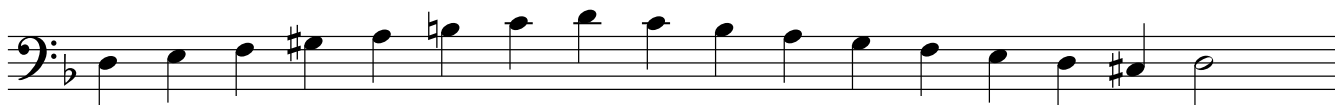

Guide to Klezmer Modes for NKYO melodies

Freygish on D Chords include I = D, IV = Gm, VII = Cm **Odessa Bulgar** **S'iz Nito**

Misheberakh on D Chords include I = Dm, (IV = Gm), V = A **Dave's Nign**

Adonai Molokh on G Chords include I = G, IV = D, V = E **Kiev Freylekhs**