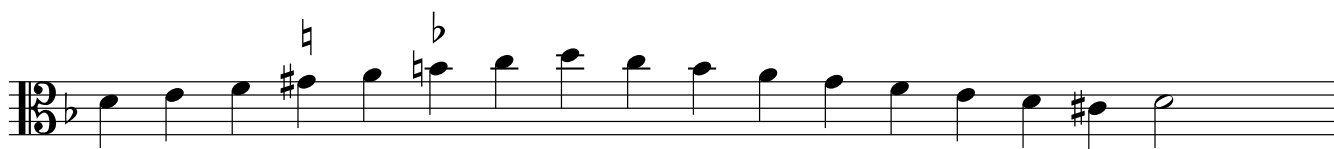

Guide to Klezmer Modes for NKYO melodies

Freygish on D Chords include I = D, IV = Gm, VII = Cm **Odessa Bulgar** **S'iz Nito**

Misheberakh on D Chords include I = Dm, (IV = Gm), V = A **Dave's Nign**

Adonai Molokh on G Chords include I = G, IV = C, V = D **Kiev Freylekhs**